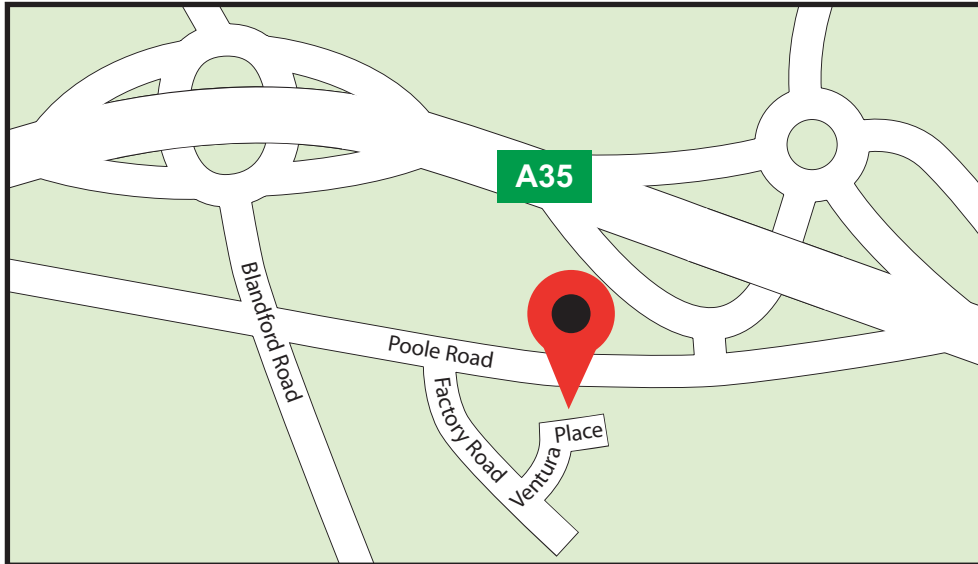

PAMBRY

ELECTRONICS LTD

Donde estamos

Pambry House
Units 7 & 8
Ventura Centre
Ventura Place
Upton Industrial Estate
Poole
Dorset
BH16 5SW
United Kingdom

Telephone

+44 (0)1202 624910

Fax

+44 (0)1202 632452