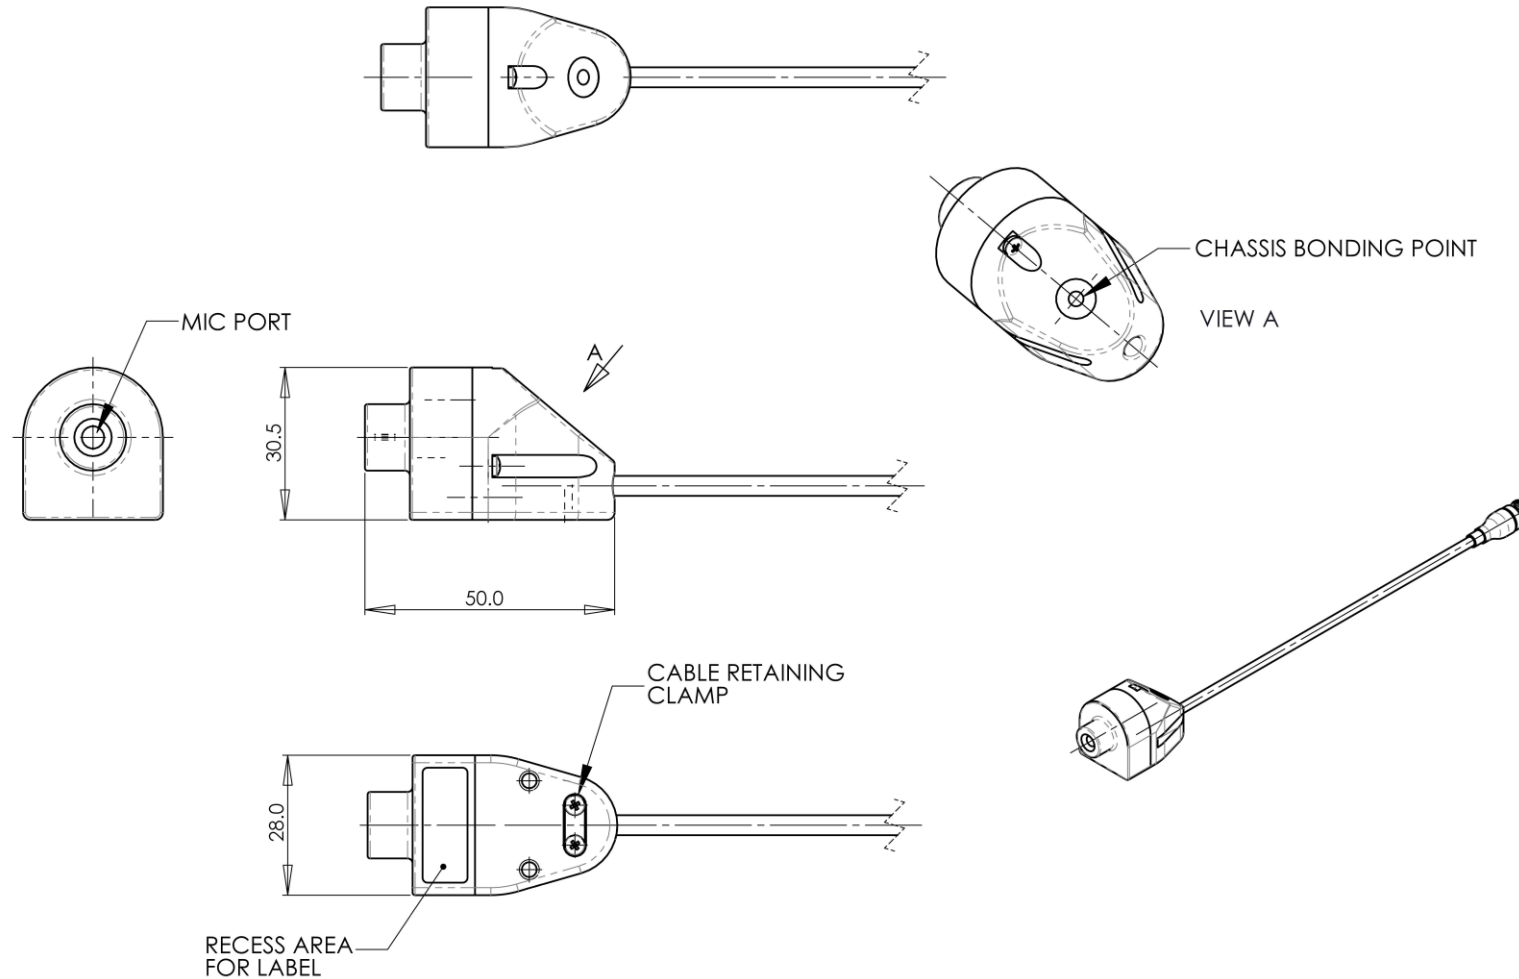

Cockpit Microphone construction - example

Below is an example of one of Pambrly's bespoke microphone solutions:

DIMENSIONS IN mm

Tel 01202 624910 Fax 01202 632452 Email sales@pambry.co.uk

www.pambry.co.uk