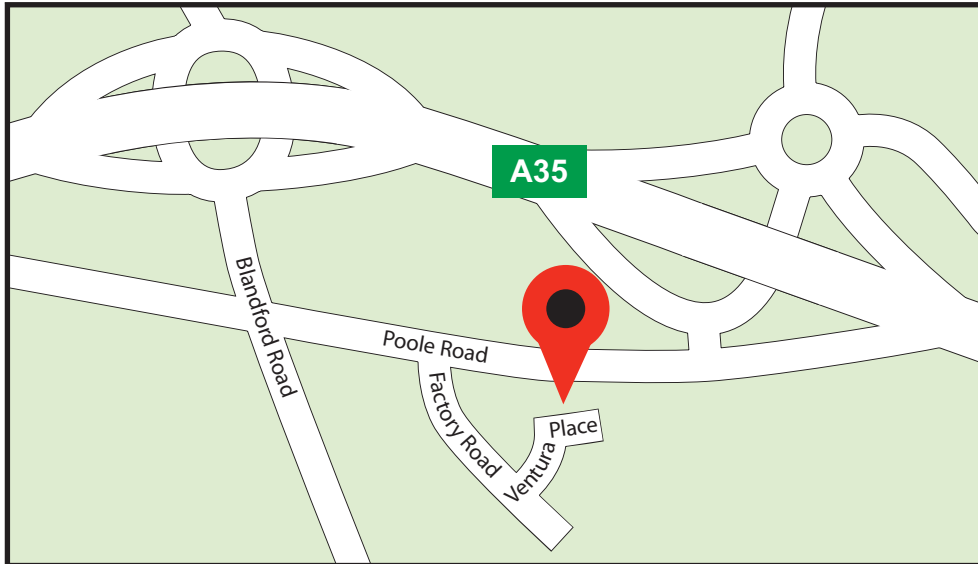

PAMBRY

ELECTRONICS LTD

How to find us

Pamby House
Units 7 & 8
Ventura Centre
Ventura Place
Upton Industrial Estate
Upton, Poole
Dorset
BH16 5SW
United Kingdom

Telephone

+44 (0)1202 624910

Fax

+44 (0)1202 632452