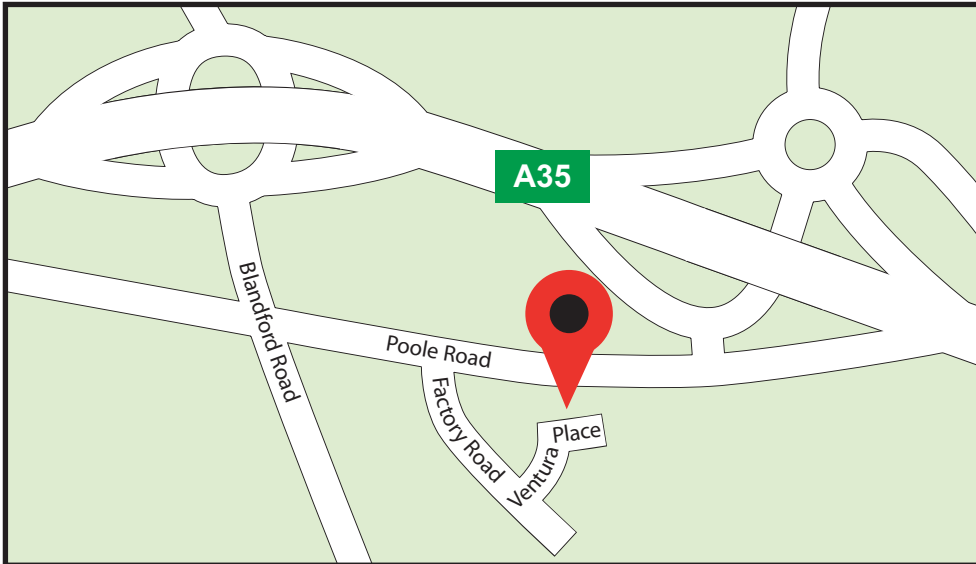

## How to find us

Pamby House  
Units 7 & 8  
Ventura Centre  
Ventura Place  
Upton Industrial Estate  
Poole  
Dorset  
BH16 5SW  
United Kingdom

**Telephone**

+44 (0)1202 624910

**Fax**

+44 (0)1202 632452